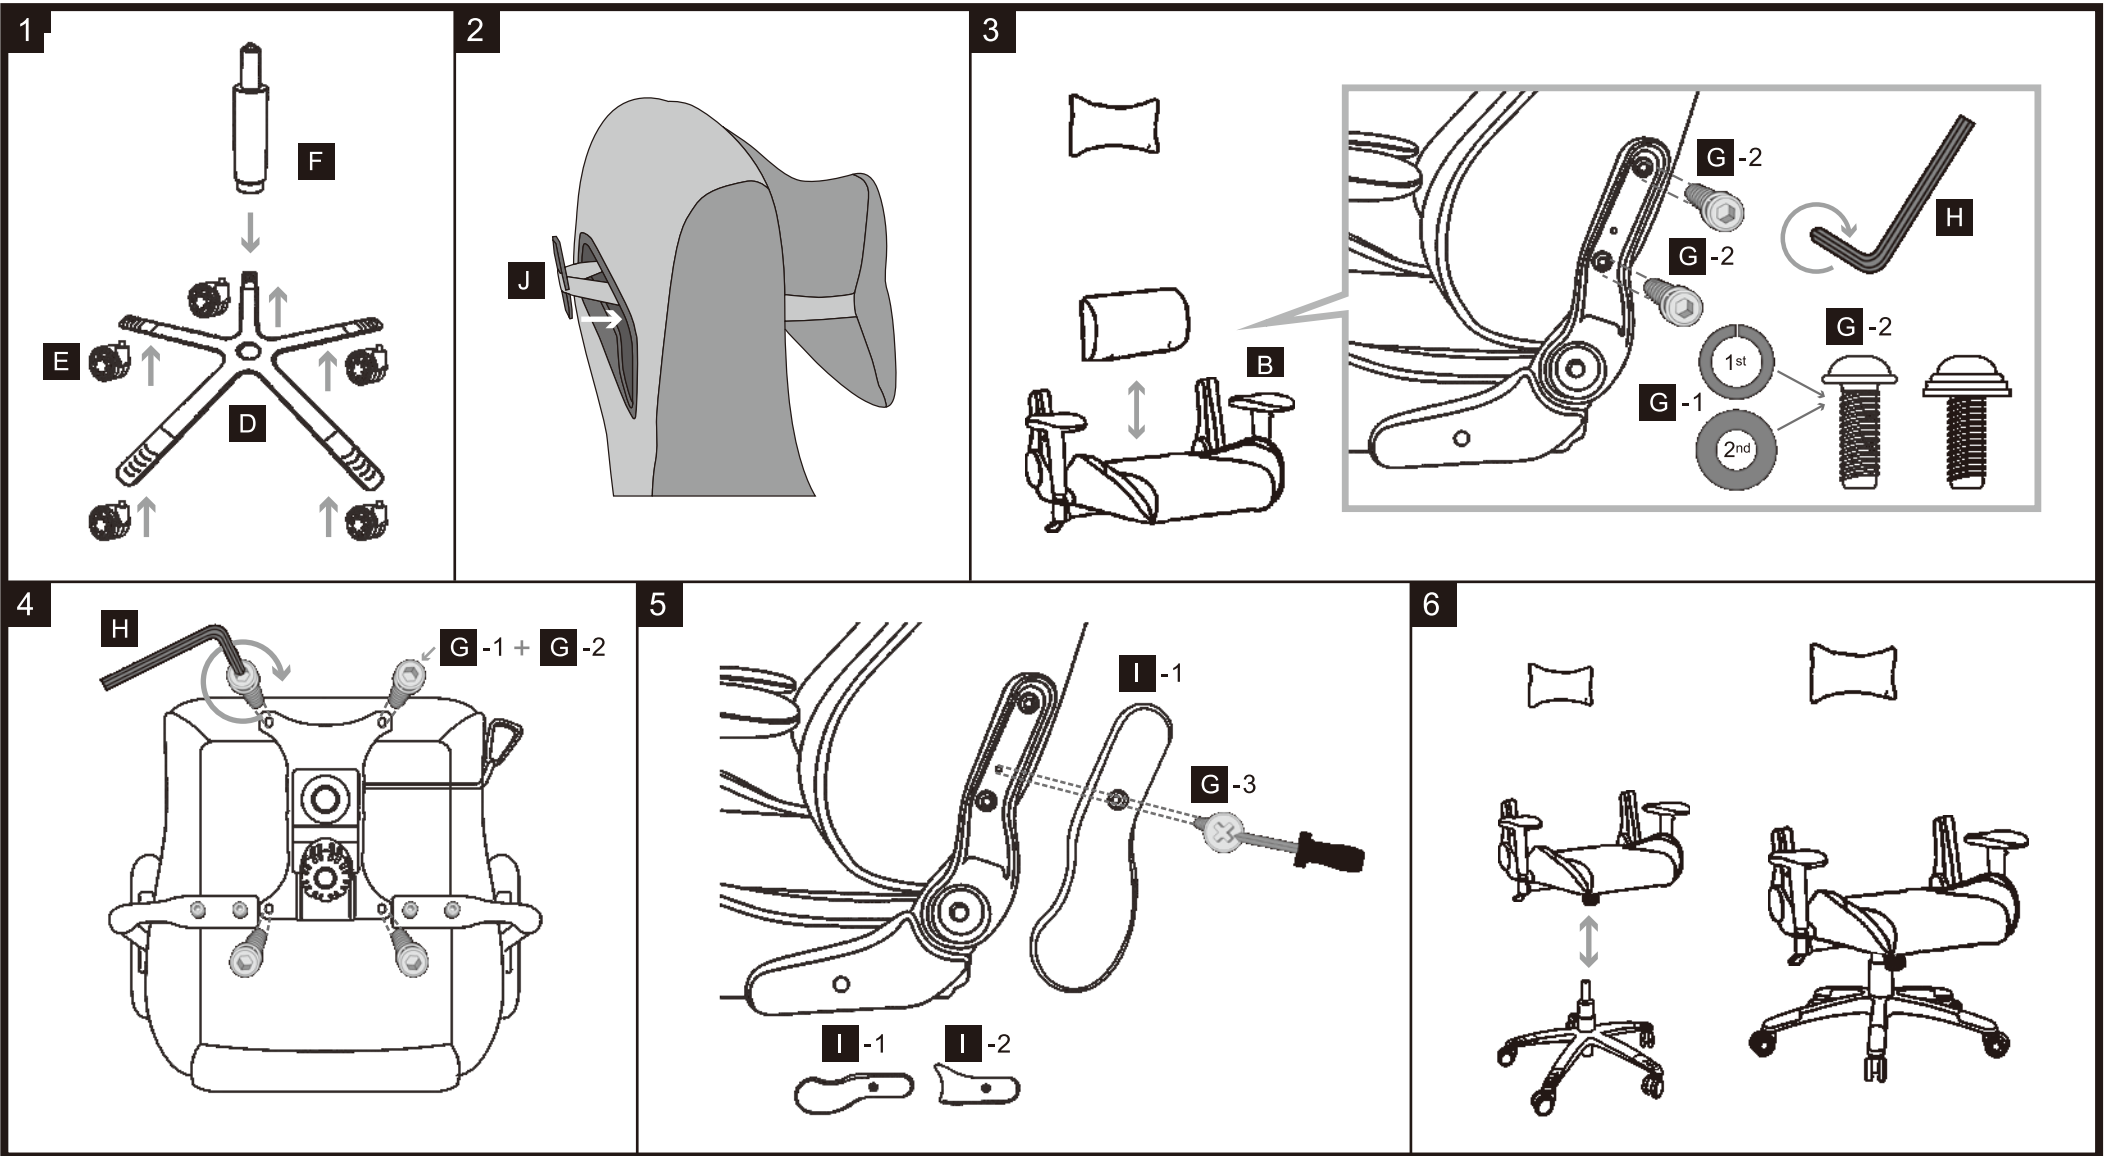

<p>A x1</p> 	<p>B x1</p> 	<p>C x1</p> 	<p>D x1</p> 	<p>E x5</p> 
<p>F x1</p> 	<p>G</p> <p>G-1 X 8 G-2 X 8 G-3 X 2</p> 	<p>H x1</p> 	<p>I x2</p> <p>I-1</p> 	<p>J x1</p> 

Video installation guide available on Tesoro Technology USA Inc's YouTube channel.